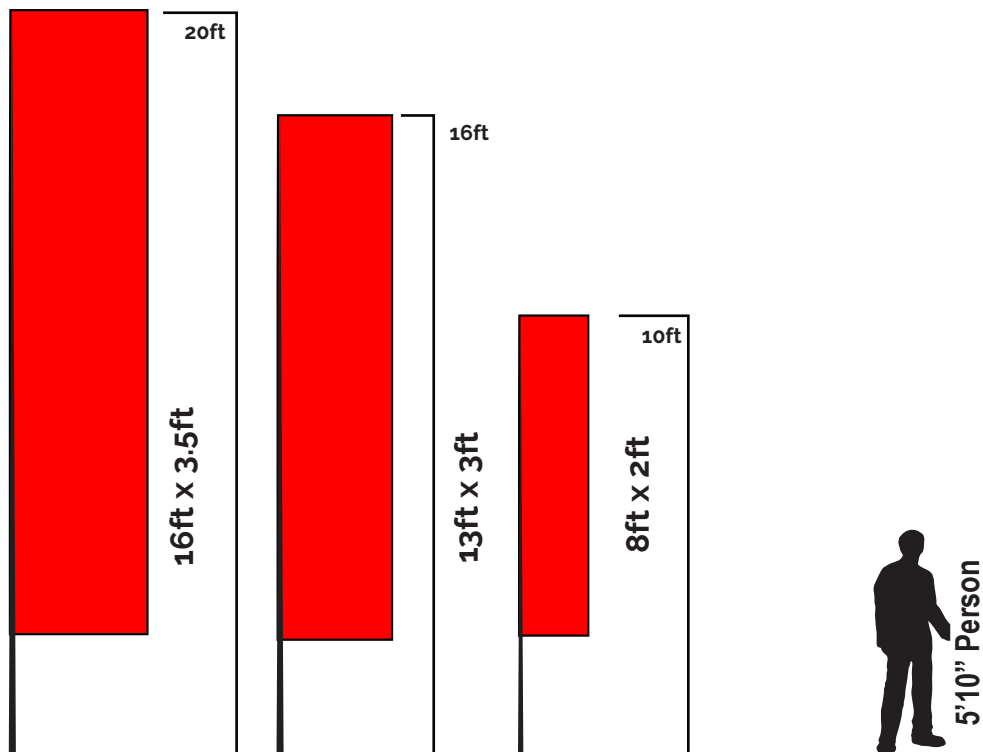

Elevate the visual impact of your event with our stunning **Kiteman Feather Banners**. These vibrant and eye-catching banners are the perfect way to add a pop of color and create a dynamic atmosphere.

Available in a wide range of bold and captivating colors, our Kiteman Feather Banners can be color-coordinated to match your client's brand or event theme.

Material	70D Silicone Coated Ripstop Nylon/Poly Silk
Stitching	Double-Lockstitch
Attachment	Hook and Loop
Colors	
Includes	• Delivery to locations in Central Florida • Customized Branding**
Pricing	16ft : $125 Daily / 13ft : $110 Daily / 8ft : $85 Daily

Additional base plate and weighted sandbag are available for hard surfaces where a ground rod cannot be used.

* Fire Retardant Colors are Available

** Custom Dye Sublimation printing is available for purchase at additional cost

- Tall and eye-catching, highly visible from a distance
- Can be used both indoors and outdoors
- Coordinate colors to match event themes
- Effective in guiding attendees & creating designated areas