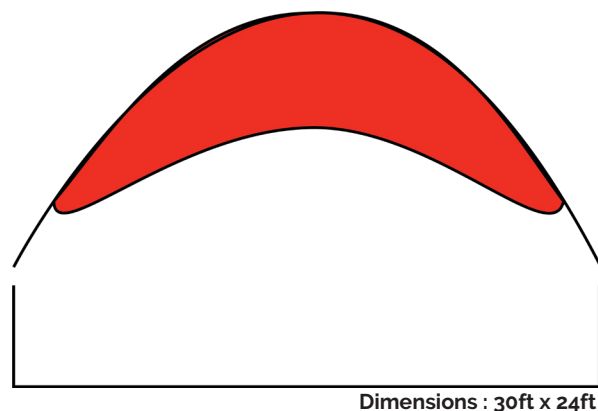

Floshades are a wind-powered canopy that flaps gently in the breeze, creating movement that catches attention. The design provides steady shade, a clear visual marker, and a strong place to anchor your brand. The large fabric panels support full dye sublimation printing, so your artwork, colors, or sponsor graphics appear sharp and uniform across the entire canopy.

Event planners use Floshades to mark entrances, highlight sponsor zones, frame lounges, and guide guests through outdoor areas. They set up fast, handle repeated use, and pack down easily for transport.

Kids are particularly drawn to the movement, and love to play underneath.

Material	70D Silicone Coated Ripstop Nylon/Poly Silk
Stitching	Single-stitch
Attachment	Bungee/Hook and Loop
Colors	30x24ft 10x13ft
Includes	• Carbon/Fiberglass Rods & ground stakes • Shop Prep & Delivery to locations in Central Florida
Pricing	30x24ft : $500 Daily / 10x13ft : $175 Daily

Floshades must be mounted into the ground, and have enough clearance to allow proper flow of the material.

** Custom Dye Sublimation printing is available for purchase at additional cost

- Lightweight and easy to set up
- Eye-catching, highly visible from a distance
- Coordinate colors to match event themes
- Use them as shade, signage, and visual anchors that add color to an outdoor space