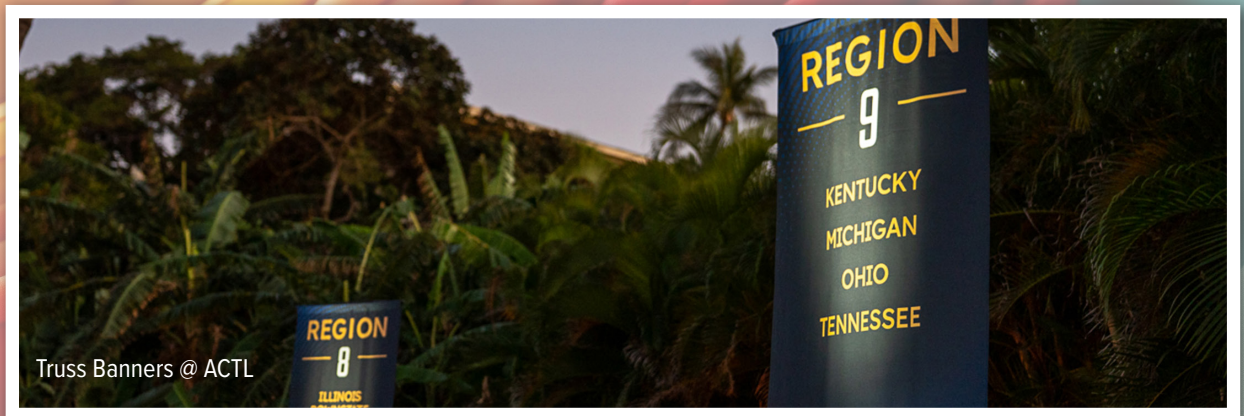

Truss Banners @ ACTL