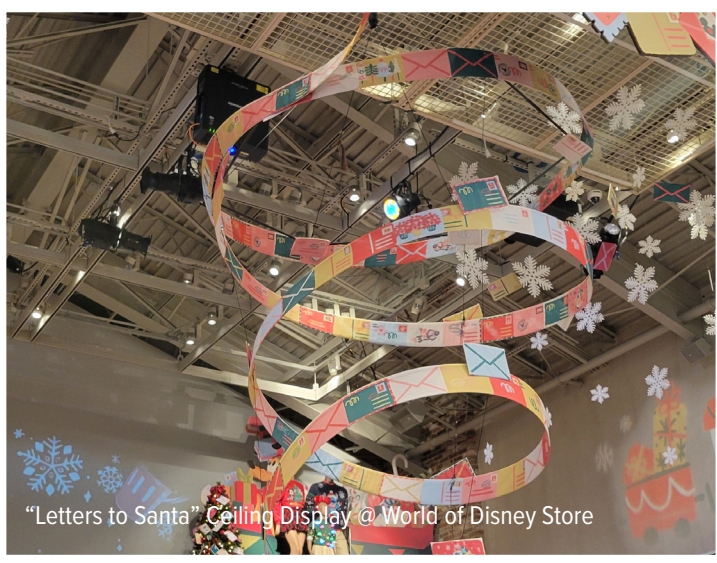

Ceiling & Stage Display @ Autism Gala

Directional Banners @ Synapse Conference

"Letters to Santa" Ceiling Display @ World of Disney Store

Truss Banners @ ACTL

Event planners often need visuals that go beyond off-the-shelf rentals, and that is where Kiteman Group's custom printed fabrications come in. We design and produce event-specific elements such as immersive ceiling displays like those created for the Autism Gala, large-scale holiday ceiling décor for the World of Disney store, custom directional banners for conferences like Synapse, and clean, professional truss banners for stages and exhibit spaces.