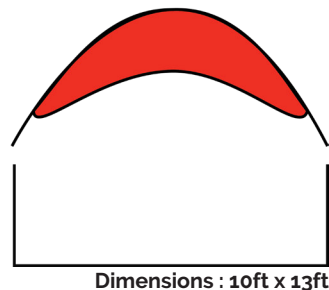

Floshades are a wind-powered canopy that flaps gently in the breeze, creating movement that catches attention. The design provides steady shade, a clear visual marker, and a strong place to anchor your brand. The large fabric panels support full dye sublimation printing, so your artwork, colors, or sponsor graphics appear sharp and uniform across the entire canopy.

Event planners use Floshades to mark entrances, highlight sponsor zones, frame lounges, and guide guests through outdoor areas. They set up fast, handle repeated use, and pack down easily for transport.

Kids are particularly drawn to the movement, and love to play underneath.

Material	70D Silicone Coated Ripstop Nylon/Poly Silk
Stitching	Single-stitch
Attachment	Bungee/Hook and Loop
Colors	30x24ft 10x13ft
Includes	• Carbon/Fiberglass Rods & ground stakes • Shop Prep & Delivery to locations in Central Florida
Pricing	30x24ft : $500 Daily / 10x13ft : $175 Daily

Floshades must be mounted into the ground, and have enough clearance to allow proper flow of the material.

** Custom Dye Sublimation printing is available for purchase at additional cost

- Lightweight and easy to set up
- Eye-catching, highly visible from a distance
- Coordinate colors to match event themes
- Use them as shade, signage, and visual anchors that add color to an outdoor space