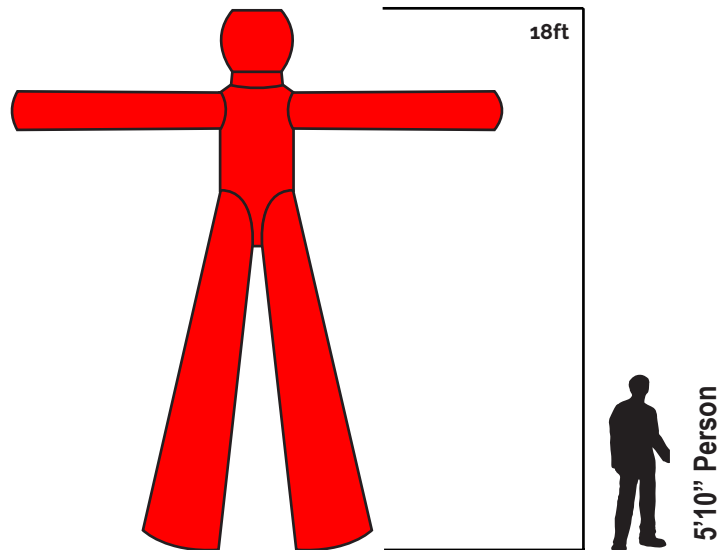

The **SkyMan Inflatable Air Dancer** is a highly visible visual element designed to draw attention and create movement at events and activations. Standing tall and animated by airflow, SkyMan displays are easily seen from a distance and help establish a strong visual presence for entrances, outdoor spaces, and promotional areas. Ideal for grand openings, festivals, trade shows, and special events, SkyMan inflatables add energy and motion to the environment while helping guide guest attention.

Each unit can be color coordinated to align with your client's brand, sponsor palette, or event theme.

Material	70D Silicone Coated Ripstop Nylon
Stitching	Double-Lockstitch
Attachment	Hook and Loop
Colors	A color palette showing 14 color options: Red, Royal, Yellow, Black, Navy, Kelly, Orange, Raspberry, Orchid, Spanish Gold, Turquoise, Silver, Light Green, Light Blue, and White.
Includes	• 2 - 18in Blowers • Dual Speed Control • LED Uplighting • Weatherproof Sealed Motor • ETL/CETL safety Certified A black, rectangular blower unit with a circular fan on top and a control panel on the front.
Pricing	$275 Daily

Make sure that you have two (2) separate minimum 15 amp power circuits available. One for each Skyman blower fan.

- Fun and vibrant atmosphere
- Playful and energetic presence
- Coordinate colors to match event themes and brand
- Unique backdrop for memorable photos and selfies