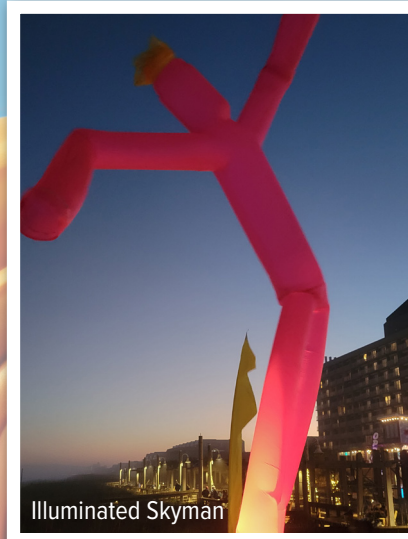

Feather Banners @ Kure Beach NC

Feather Banners @ Dr. Phillips Center

Feather Banners @ Tribeca New York

Feather Banners @ Arctic Winter Games

Wedding Feather Banners

Elevate the visual impact of your event with our stunning **Kiteman Feather Banners**. These vibrant and eye-catching banners are the perfect way to add a pop of color and create a dynamic atmosphere.

Available in a wide range of bold and captivating colors, our Kiteman Feather Banners can be color-coordinated to match your client's brand or event theme.

Material	70D Silicone Coated Ripstop Nylon/Poly Silk
Stitching	Double-Lockstitch
Attachment	Hook and Loop
Colors	
Includes	<ul style="list-style-type: none"> • Delivery to locations in Central Florida • Customized Branding**
Pricing	16ft : \$125 Daily / 13ft : \$110 Daily / 8ft : \$85 Daily

- Tall and eye-catching, highly visible from a distance
- Can be used both indoors and outdoors
- Coordinate colors to match event themes
- Effective in guiding attendees & creating designated areas

The **SkyMan Inflatable Air Dancer** is a highly visible visual element designed to draw attention and create movement at events and activations. Standing tall and animated by airflow, SkyMan displays are easily seen from a distance and help establish a strong visual presence for entrances, outdoor spaces, and promotional areas. Ideal for grand openings, festivals, trade shows, and special events, SkyMan inflatables add energy and motion to the environment while helping guide guest attention.