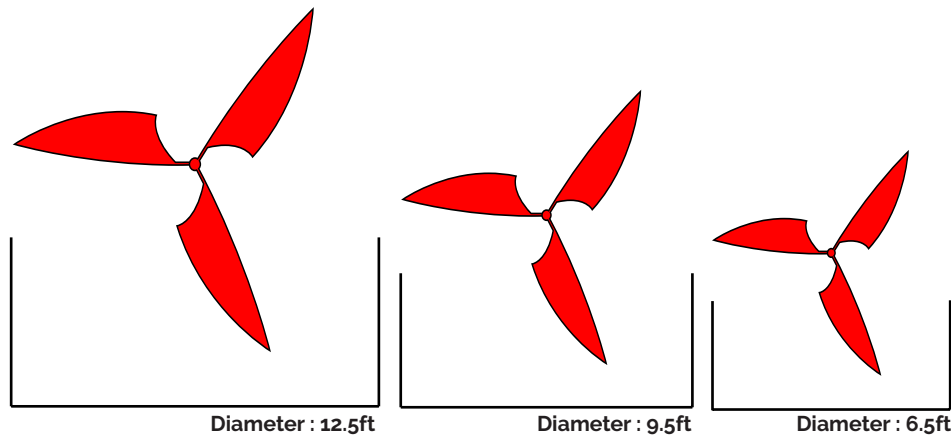

The Kinetic Windmill Spinner swivels 360° and the blades are designed to spin at a consistent speed, regardless of wind speed.

Available in a wide range of bold and captivating colors, our Kinetic Windmill Spinners can be customized to match your brand or event theme.