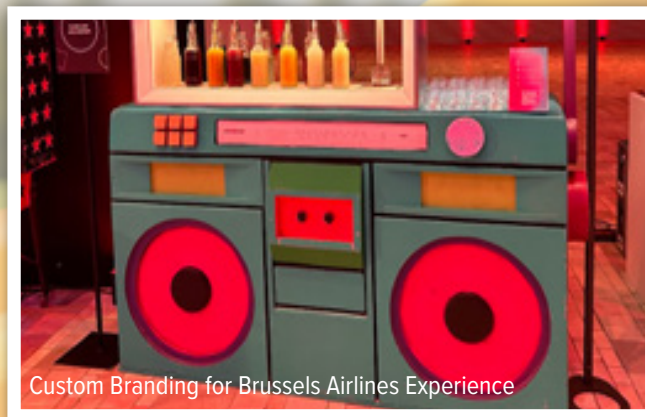

Floshades must be mounted into the ground, and have enough clearance to allow proper flow of the material.

*** Custom Dye Sublimation printing is available for purchase at additional cost*

- Lightweight and easy to set up
- Eye-catching, highly visible from a distance
- Coordinate colors to match event themes
- Use them as shade, signage, and visual anchors that add color to an outdoor space